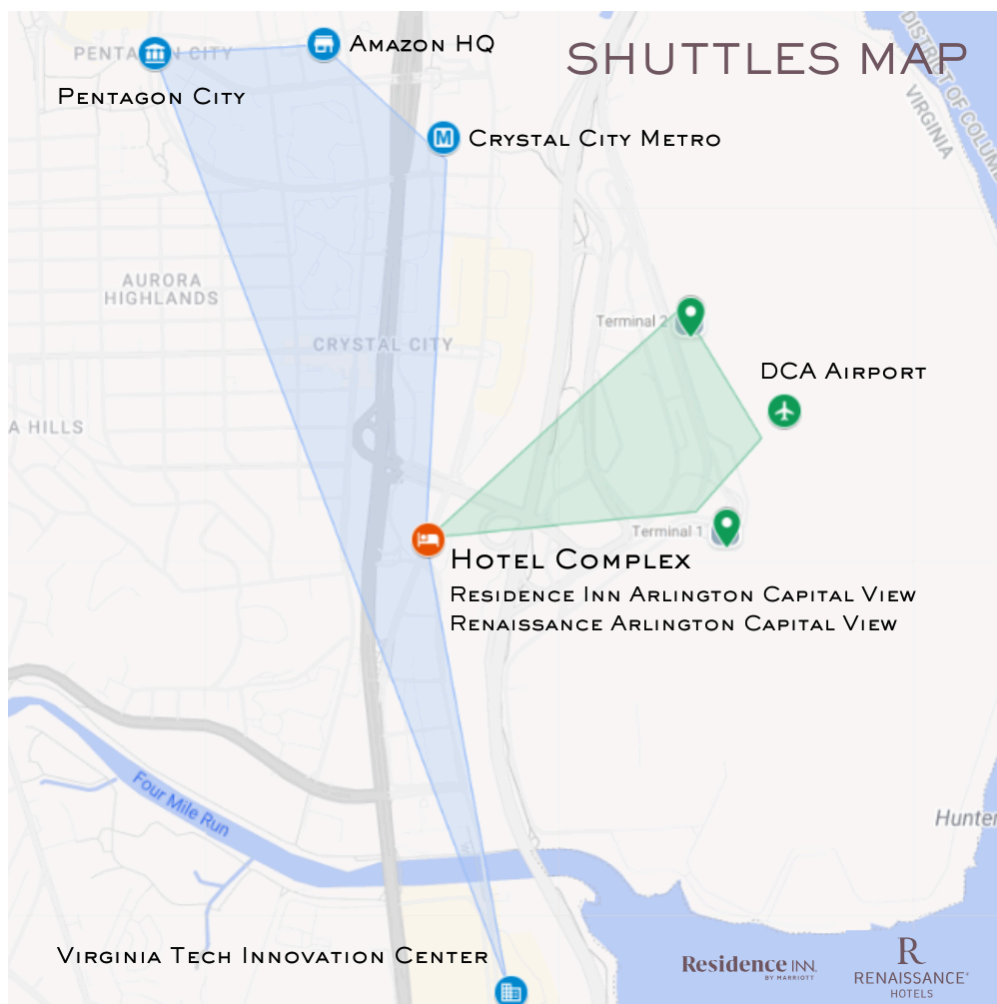

COMPLIMENTARY SHUTTLES

Our complex is located one mile from Ronald Reagan Airport (DCA) and offers complimentary airport and local area shuttles. Our shuttles are proudly pet-friendly.

SCHEDULE: DCA: 5:05am-11:05pm daily. Metro: 6:30am-10pm Mon-Fri, 8am-10pm Sat and Sun. Pentagon and Amazon HQ: Upon request 6:30am-6pm Mon-Fri.

Airport Shuttle Route

- Renaissance
- Residence Inn
- Terminal 1
- Terminal 2
- Terminal 3
- Back to Renaissance

Metro Shuttle Route

- Crystal City Restaurants
23rd St
- Crystal City Metro
- Amazon HQ (on demand
Monday-Thursday 8:30am-
5:30 pm only)
- Pentagon (on demand
Monday-Friday 8:30am-
5:30 pm only)
- Virginia Tech
- Back to Renaissance